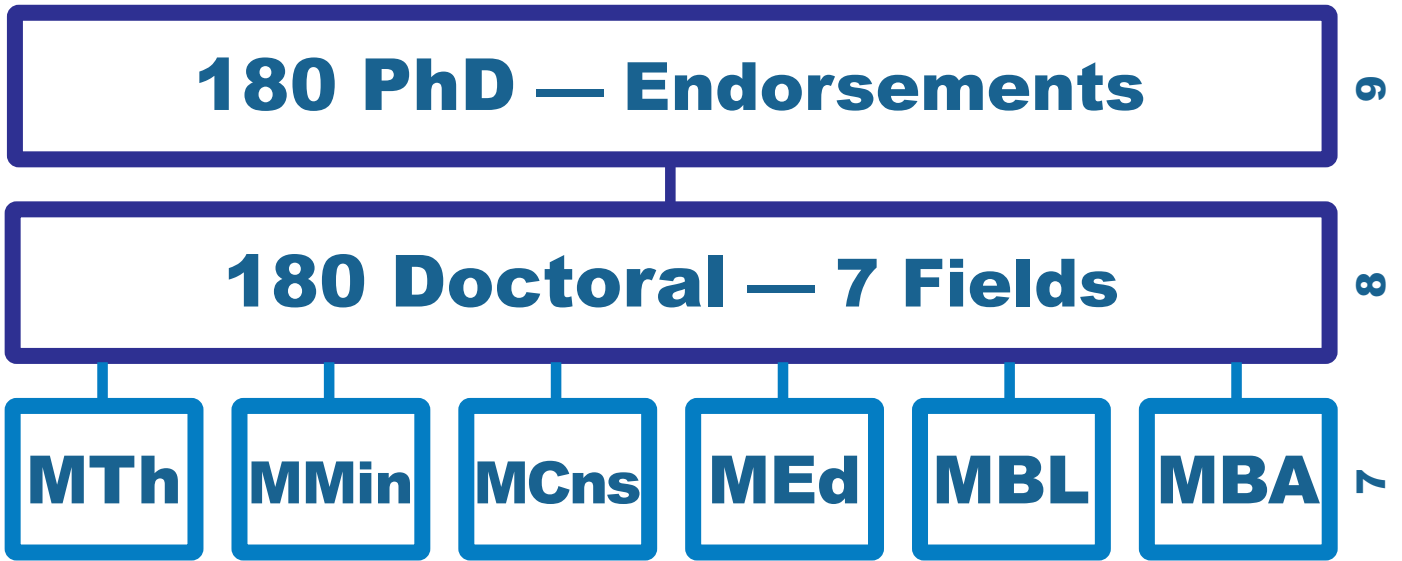

RPL Short Courses to Qualifications

Complete an M at University, do short courses at a community college!

[at 2017]

Save 85%! Do your life-long training from R3700 per year. Then get RPL.